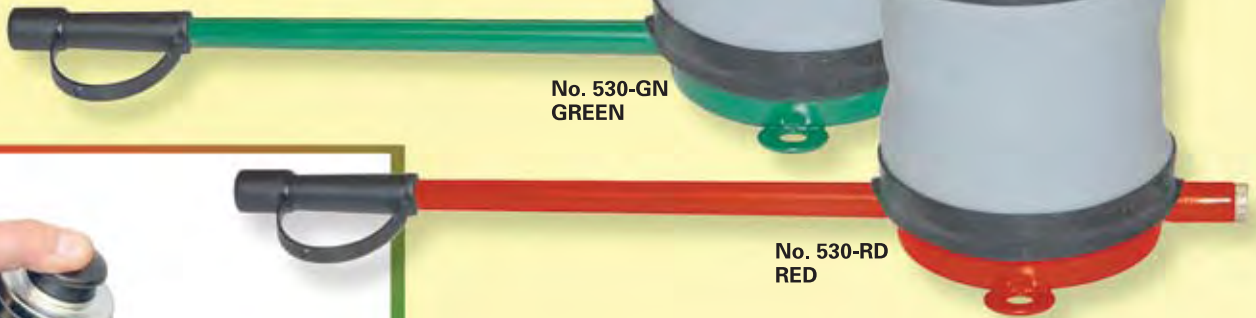

JT EATON™
SINCE 1932

J.T. EATON
IPM
MAKES IT HAPPEN

INSECTICIDAL DUSTER

JT EATON'S INSECTICIDAL DUSTER Powder Coated in **RED** and **GREEN**.

- Color code the product being used.
- Helps to increase user and customer safety.
- Insulated Tip helps to prevent shock hazard when dusting around electrical plugs and switches.
- Includes Removable Tip Cleaning Rod
- Duster Design provides excellent control of amount of product being dispensed.

- 1** Base Down Produces Larger Amount of product dispensed.
- 2** Base Sideways Produces Medium Amount of product dispensed.
- 3** Base Up Produces Smallest Amount of product dispensed.

MANUFACTURERS OF QUALITY PEST CONTROL PRODUCTS